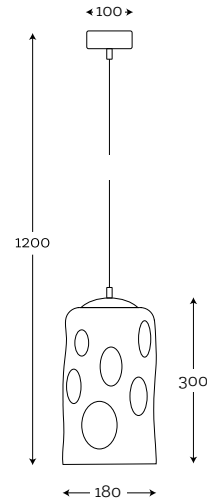

**RUU SET OF 3
LISTER PEARL / LISTER GRAY /
LISTER AMBER
STAINLESS STEEL**

Code: 43-3801001