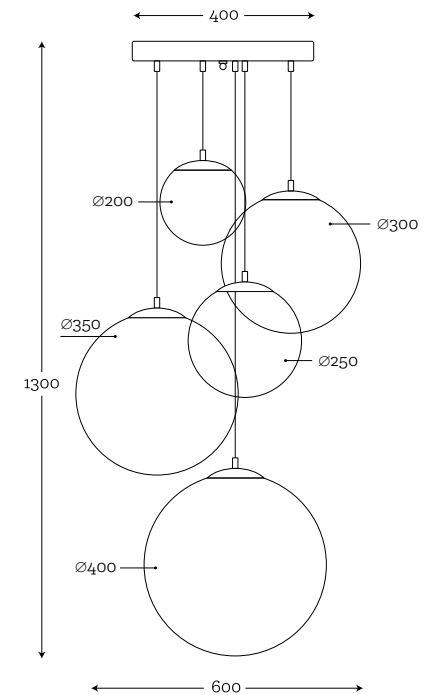

MUNA

24

**SET OF 5 GLASS BALLS
STAINLESS STEEL**

Code: 26-5001001

Material: hand-blown glass, stainless steel
Maximum bulb wattage: 40W, 5×E27

**SET OF 5 BALLS MIX LISTER
COPPER**

Code: 26-5324001

Material: hand-blown glass painted by hand,
2×transparent / 3×lister amber, copper
Maximum bulb wattage: 40W, 5×E27

**SET OF 5 GLASS BALLS MIX MATT
COPPER**

Code: 26-5814001

Material: hand-blown glass, 2×white matt /
3×transparent, copper
Maximum bulb wattage: 40W, 5×E27