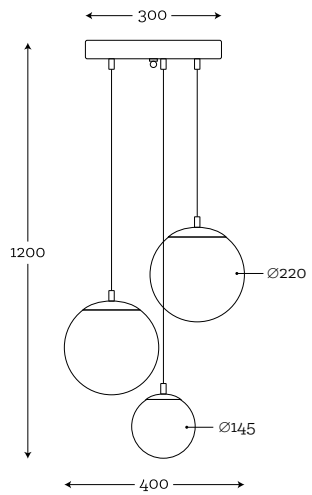

• PENDANT LAMPS •

**BACAN STICK
BRASS**