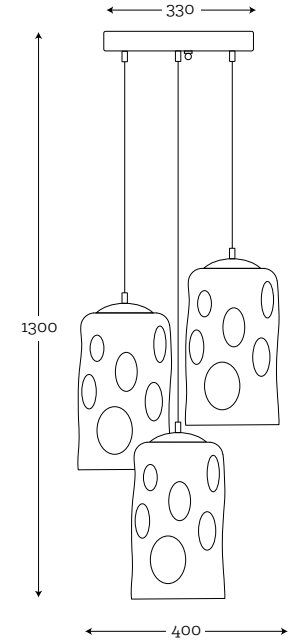

Material: hand-blown glass painted, stainless steel / copper / brass
Maximum bulb wattage: 60W, 1×E27

Material: hand-blown glass painted by hand, stainless steel / copper / brass / old brass
Maximum bulb wattage: 60W, 3×E27