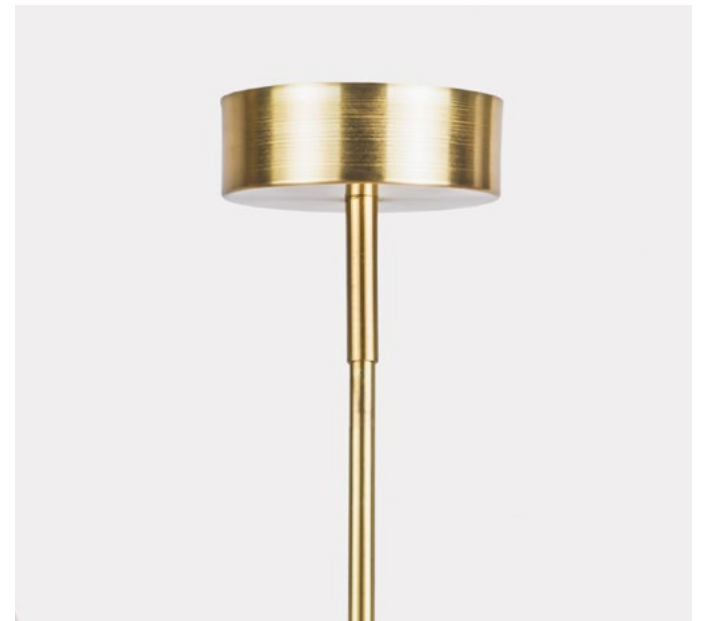

**TRANSPARENT OPTIC
STAINLESS STEEL**

Code: 35-1201001

**SET OF 3 GRAY / TRANSPARENT / BROWN
OPTIC LISTER**

Code: 35-3822001

Material: hand-blown glass painted by hand, copper / brass / stainless steel
Maximum bulb wattage: 60W, 1×E27

Code: 26-1324001

Material: hand-blown glass
painted by hand, copper
Maximum bulb wattage: 40W, 1×E27

**SET OF 3 GLASS BALLS
MIX TRANSPARENT AND LISTER
COPPER**

Code: 26-3714001

Material: hand-blown glass
painted by hand, copper
Maximum bulb wattage: 40W, 3×E27

• PENDANT LAMPS •

**SET OF 10 BALLS MIX LISTER
BRASS**

Code: 26-RF33001

Material: hand-blown glass
painted by hand, brass
Maximum bulb wattage: 40W, 10×E27

MUNA CEILING M19

**SET OF 6 GLASS BALLS LISTER
BRASS**

Code: 26-6323M19

Material: hand-blown glass painted by hand, brass
Maximum bulb wattage: 40W, 6×E27

RUU

**RUU PEARL
STAINLESS STEEL**
Code: 43-1311001

**RUU TRANSPARENT
COPPER**
Code: 43-1004001

**RUU LISTER AMBER
BRASS**
Code: 43-1323001