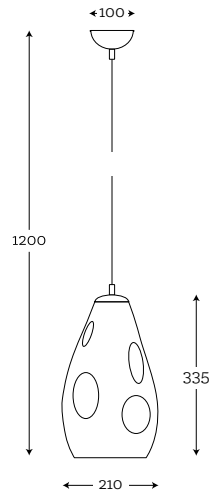

• PENDANT LAMPS •

STORM SET OF 3 M19
GOLD / INOX / COPPER
BLACK CANOPY
Code: 46-3MOM001