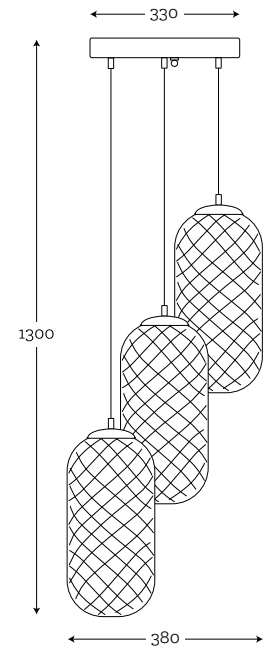

Code: 36-1243001

Code: 36-1251001

Code: 36-1273001

Material: hand-blown glass,
color in glass mass, brass
Maximum bulb wattage: 40W - 1×E27

Code: 36-2273001

Material: hand-blown glass,
color in glass mass, brass
Maximum bulb wattage: 40W - 2×E27

**TRANSPARENT OPTIC
STAINLESS STEEL**

Code: 35-1201001

**SET OF 3 GRAY / TRANSPARENT / BROWN
OPTIC LISTER**

Code: 35-3822001

Material: hand-blown glass painted by hand, copper / brass / stainless steel
Maximum bulb wattage: 60W, 1×E27

Material: hand-blown glass painted by hand, old brass
Maximum bulb wattage: 60W, 3×E27

LAUT

20

GRAY STAINLESS STEEL

Code: 29-1101001

Material: hand-blown glass, color in glass mass,
stainless steel

Maximum bulb wattage: 60W, 1×E27