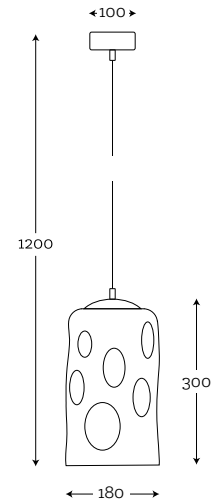

RUU

**RUU PEARL
STAINLESS STEEL**
Code: 43-1311001

**RUU TRANSPARENT
COPPER**
Code: 43-1004001

**RUU LISTER AMBER
BRASS**
Code: 43-1323001

**RUU LISTER GRAY
OLD BRASS**
Code: 43-1302001