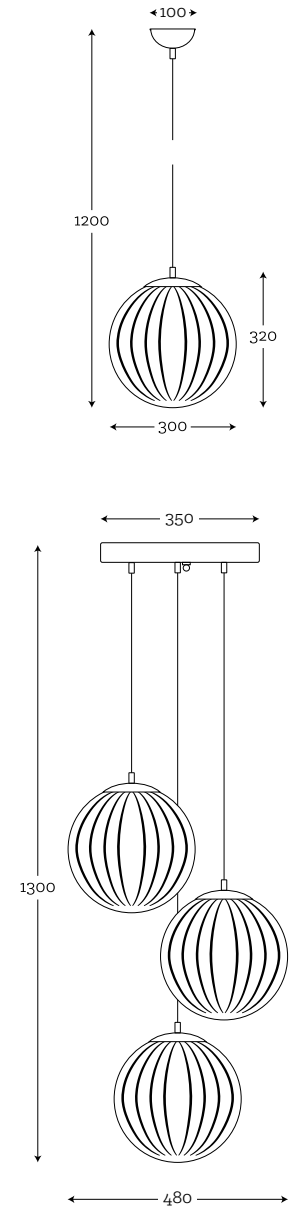

Code: 23-3414001

Material: hand-blown glass, color in glass mass, copper
Maximum bulb wattage: 40W, 1×E27

Material: hand-blown glass, color in glass mass, copper
Maximum bulb wattage: 40W, 3×E27