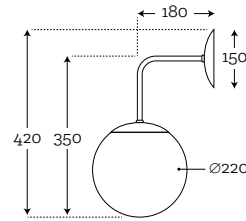

Material: hand-blown glass,
color in glass mass, brass
Maximum bulb wattage: 40W - 1×E27