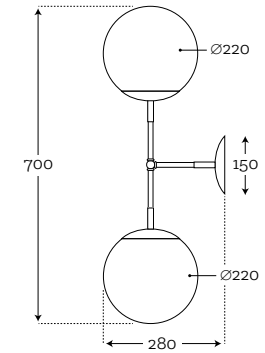

Code: 36-1243001

Code: 36-1251001

Code: 36-1273001

Material: hand-blown glass,
color in glass mass, brass
Maximum bulb wattage: 40W - 1×E27

Code: 36-2273001

Material: hand-blown glass,
color in glass mass, brass
Maximum bulb wattage: 40W - 2×E27