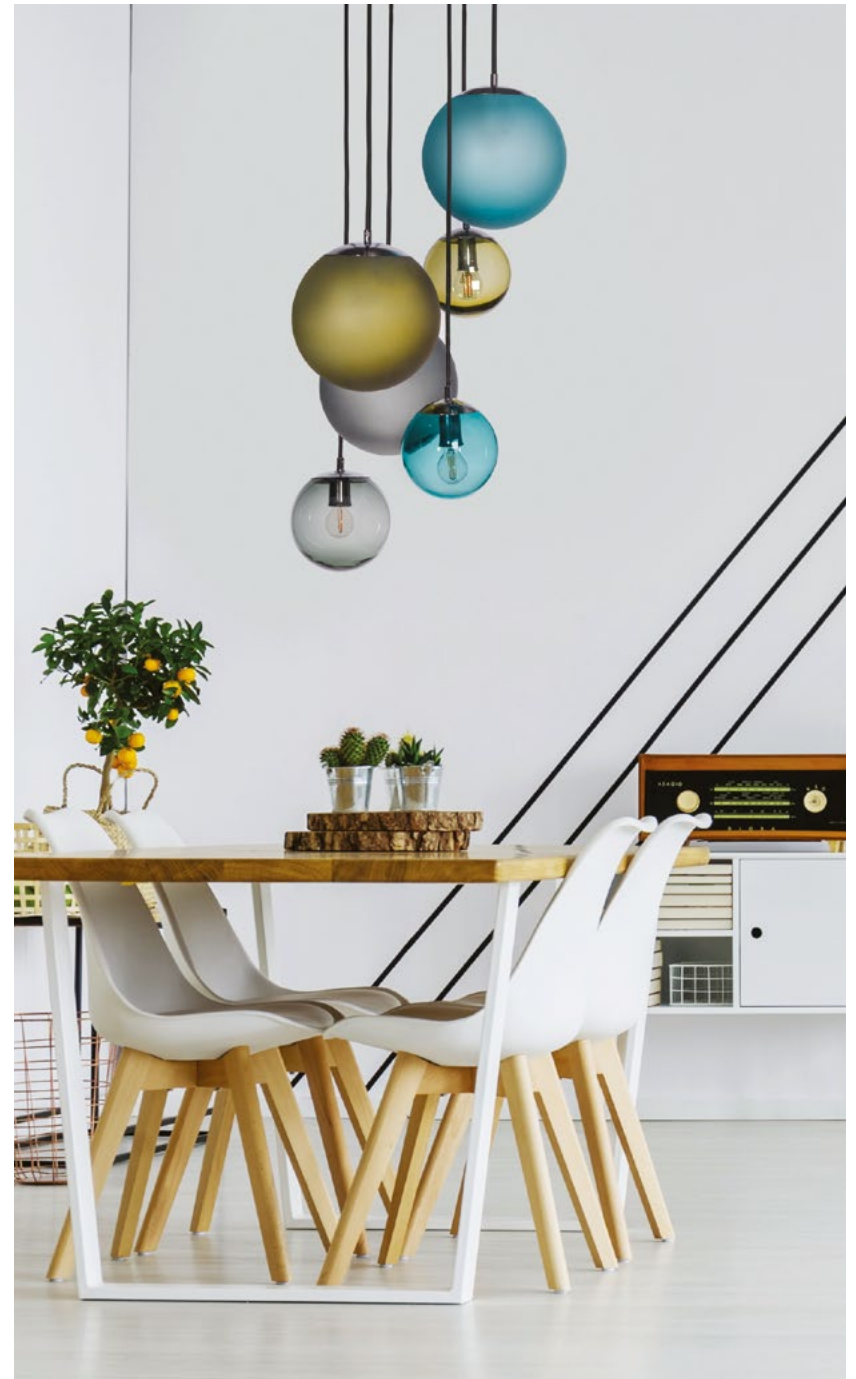

Code: 27-1273006

Material: hand-blown glass,
color in glass mass, brass
Maximum bulb wattage: 40W - 1×E27