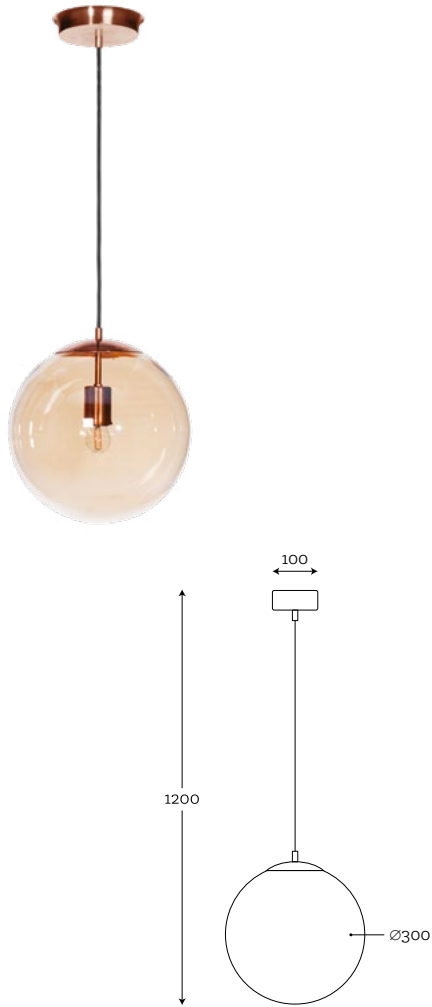

Material: hand-blown glass painted by hand, old brass
Maximum bulb wattage: 60W, 3×E27

LAUT

20

GRAY STAINLESS STEEL

Code: 29-1101001

Material: hand-blown glass, color in glass mass,
stainless steel

Maximum bulb wattage: 60W, 1×E27

Code: 26-5001001

Material: hand-blown glass, stainless steel
Maximum bulb wattage: 40W, 5×E27

**SET OF 5 BALLS MIX LISTER
COPPER**

Code: 26-5324001

Material: hand-blown glass painted by hand,
2×transparent / 3×lister amber, copper
Maximum bulb wattage: 40W, 5×E27

**SET OF 5 GLASS BALLS MIX MATT
COPPER**

Code: 26-5814001

Material: hand-blown glass, 2×white matt /
3×transparent, copper
Maximum bulb wattage: 40W, 5×E27

• PENDANT LAMPS •

• PENDANT LAMPS •

26

**LISTER AMBER
COPPER**

Code: 26-1324001

Material: hand-blown glass
painted by hand, copper
Maximum bulb wattage: 40W, 1×E27

**SET OF 3 GLASS BALLS
MIX TRANSPARENT AND LISTER
COPPER**

Code: 26-3714001

Material: hand-blown glass
painted by hand, copper
Maximum bulb wattage: 40W, 3×E27