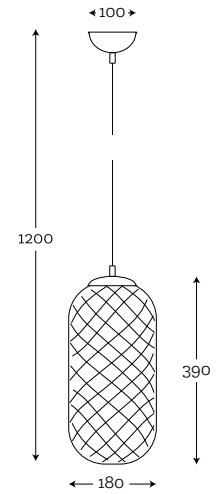

**TRANSPARENT OPTIC
STAINLESS STEEL**

Code: 35-1201001

**SET OF 3 GRAY / TRANSPARENT / BROWN
OPTIC LISTER**

Code: 35-3822001

Material: hand-blown glass painted by hand, copper / brass / stainless steel
Maximum bulb wattage: 60W, 1×E27