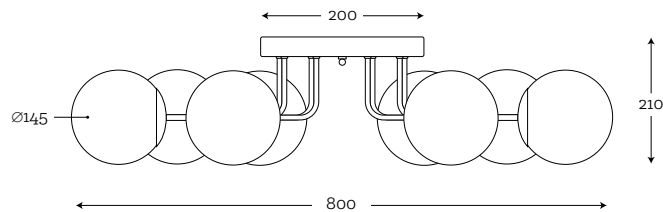

SET OF 8 AMBER GLASS BALLS
BRASS

Code: 27-8273M19

Material: hand-blown glass,
color in glass mass, brass
Maximum bulb wattage: 25W - 8×E14