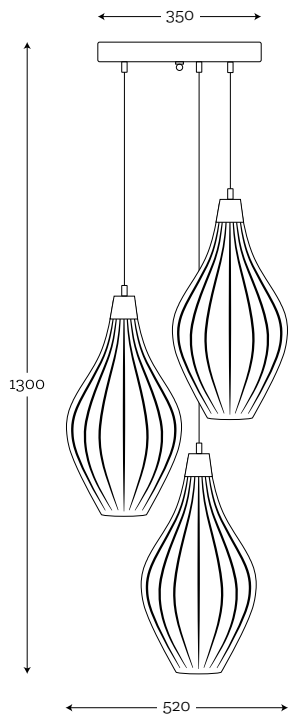

• PENDANT LAMPS •