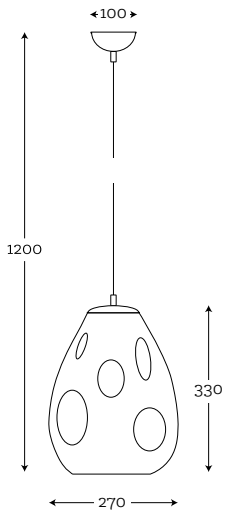

• PENDANT LAMPS •

STORM SET OF 3 M19
GOLD / INOX / COPPER
BLACK CANOPY
Code: 46-3MOM001