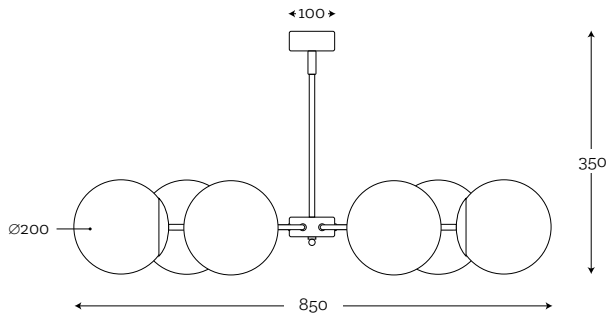

**SET OF 6 GLASS BALLS LISTER
BRASS**

Code: 26-6323M19

Material: hand-blown glass painted by hand, brass
Maximum bulb wattage: 40W, 6×E27