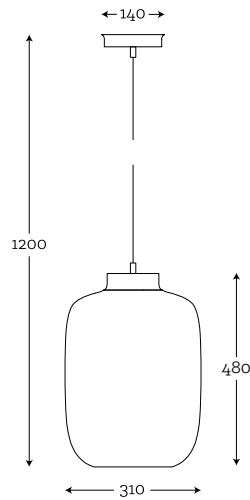

LAUT

20

GRAY STAINLESS STEEL

Code: 29-1101001

Material: hand-blown glass, color in glass mass,
stainless steel

Maximum bulb wattage: 60W, 1×E27