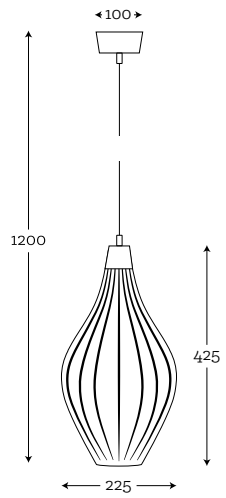

• PENDANT LAMPS •