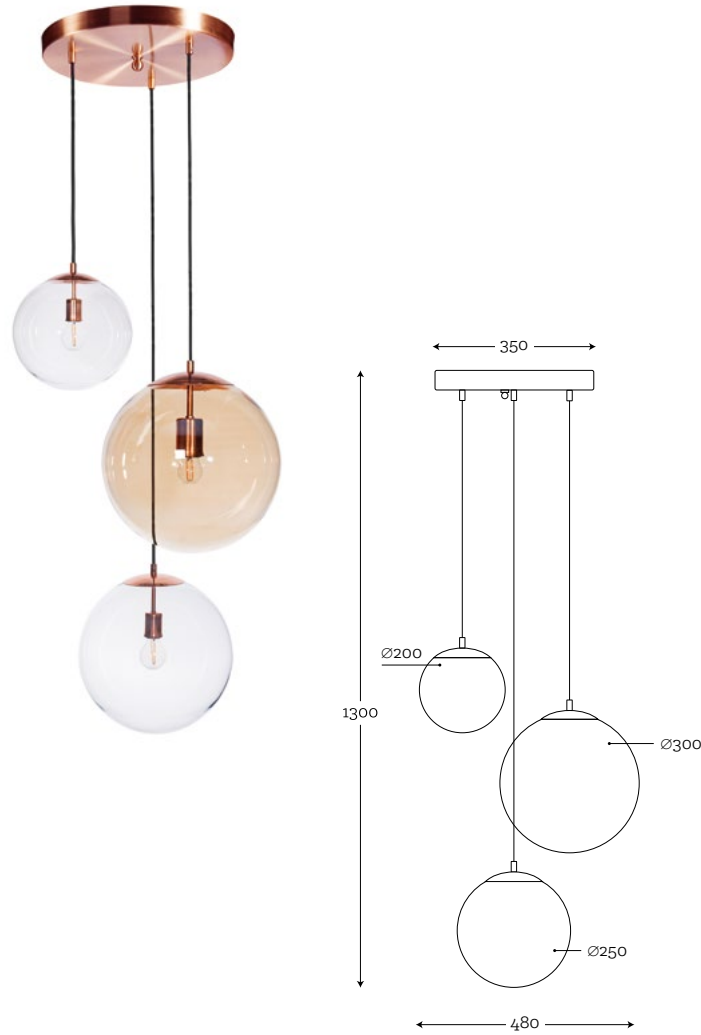

**TRANSPARENT OPTIC
STAINLESS STEEL**

Code: 35-1201001

**SET OF 3 GRAY / TRANSPARENT / BROWN
OPTIC LISTER**

Code: 35-3822001

Material: hand-blown glass painted by hand, copper / brass / stainless steel
Maximum bulb wattage: 60W, 1×E27

Code: 26-5001001

Material: hand-blown glass, stainless steel
Maximum bulb wattage: 40W, 5×E27

**SET OF 5 BALLS MIX LISTER
COPPER**

Code: 26-5324001

Material: hand-blown glass painted by hand,
2×transparent / 3×lister amber, copper
Maximum bulb wattage: 40W, 5×E27

**SET OF 5 GLASS BALLS MIX MATT
COPPER**

Code: 26-5814001

Material: hand-blown glass, 2×white matt /
3×transparent, copper
Maximum bulb wattage: 40W, 5×E27

• PENDANT LAMPS •

• PENDANT LAMPS •

26

**LISTER AMBER
COPPER**

Code: 26-1324001

Material: hand-blown glass
painted by hand, copper
Maximum bulb wattage: 40W, 1×E27

**SET OF 3 GLASS BALLS
MIX TRANSPARENT AND LISTER
COPPER**

Code: 26-3714001

Material: hand-blown glass
painted by hand, copper
Maximum bulb wattage: 40W, 3×E27