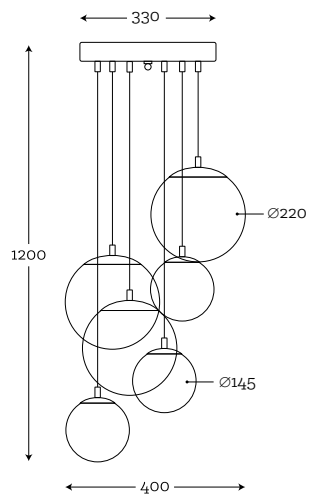

• PENDANT LAMPS •

**BACAN STICK
BRASS**