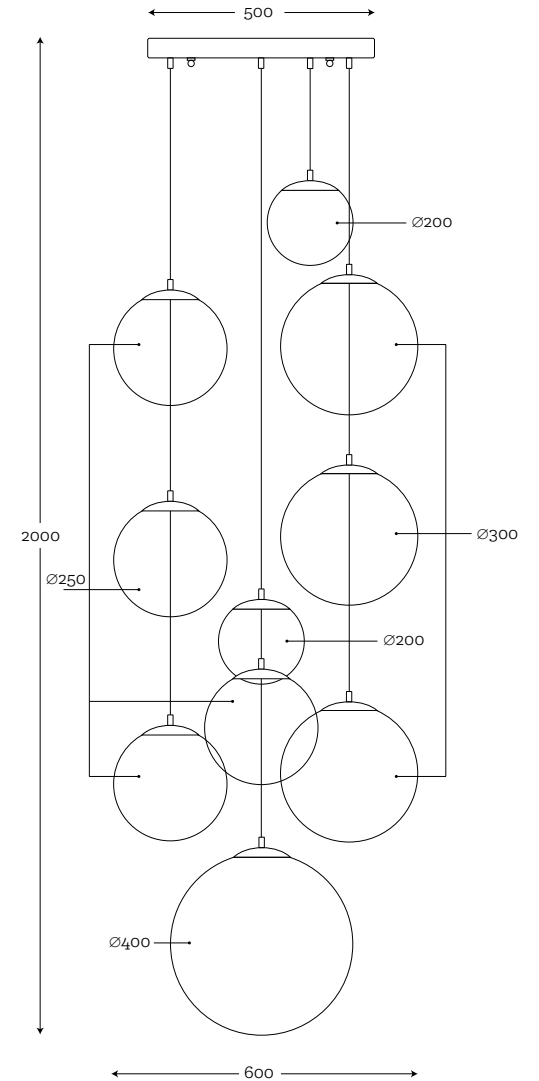

**TRANSPARENT OPTIC
STAINLESS STEEL**

Code: 35-1201001

**SET OF 3 GRAY / TRANSPARENT / BROWN
OPTIC LISTER**

Code: 35-3822001

Material: hand-blown glass painted by hand, copper / brass / stainless steel
Maximum bulb wattage: 60W, 1×E27

Code: 26-5001001

Material: hand-blown glass, stainless steel
Maximum bulb wattage: 40W, 5×E27

**SET OF 5 BALLS MIX LISTER
COPPER**

Code: 26-5324001

Material: hand-blown glass painted by hand,
2×transparent / 3×lister amber, copper
Maximum bulb wattage: 40W, 5×E27

**SET OF 5 GLASS BALLS MIX MATT
COPPER**

Code: 26-5814001

Material: hand-blown glass, 2×white matt /
3×transparent, copper
Maximum bulb wattage: 40W, 5×E27

• PENDANT LAMPS •

• PENDANT LAMPS •

26

**LISTER AMBER
COPPER**

Code: 26-1324001

Material: hand-blown glass
painted by hand, copper
Maximum bulb wattage: 40W, 1×E27

**SET OF 3 GLASS BALLS
MIX TRANSPARENT AND LISTER
COPPER**

Code: 26-3714001

Material: hand-blown glass
painted by hand, copper
Maximum bulb wattage: 40W, 3×E27