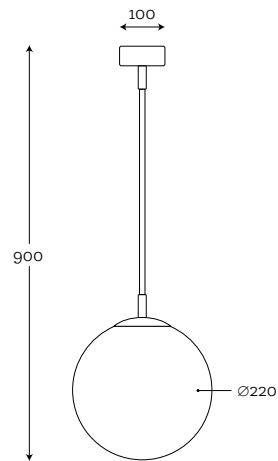

• PENDANT LAMPS •

**BACAN STICK
BRASS**