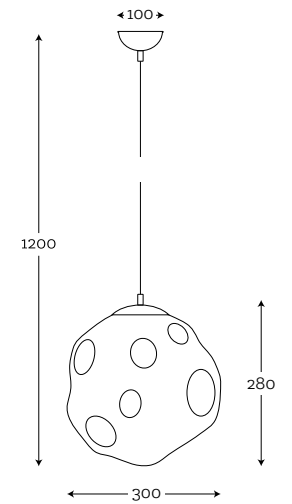

MICO

Material: hand-blown glass, painted glass,
brass, old brass, copper, stainless steel
Maximum bulb wattage: 40W, 1×E27 / 3×E27