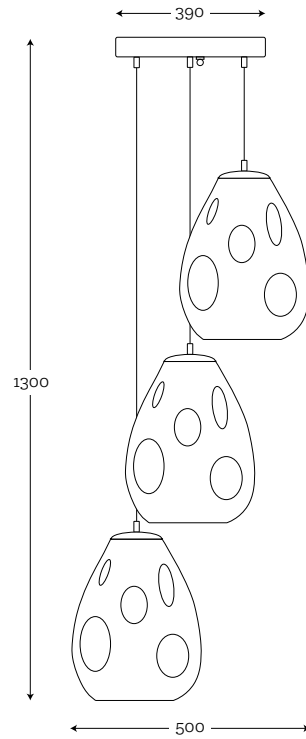

• PENDANT LAMPS •

STORM SET OF 3 M19
GOLD / INOX / COPPER
BLACK CANOPY
Code: 46-3MOM001