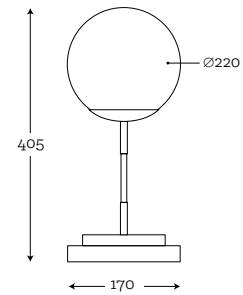

• TABLE LAMPS •

BACAN TABLE

BACAN TABLE
BRASS

Code: 27-T233000