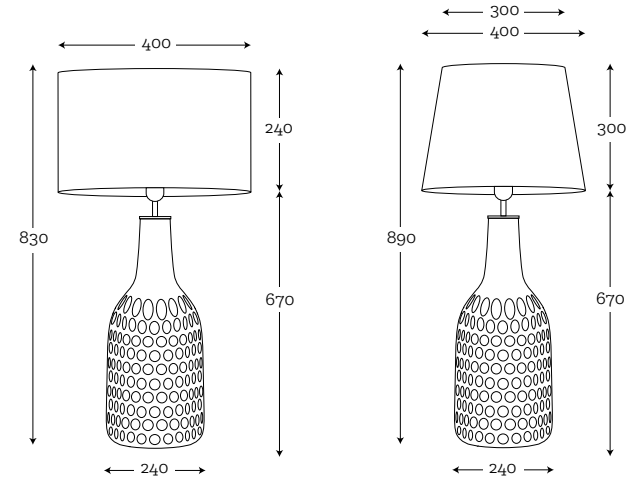

Code: 01-5032A012

SHADE: A012

black shade/gold matt inside