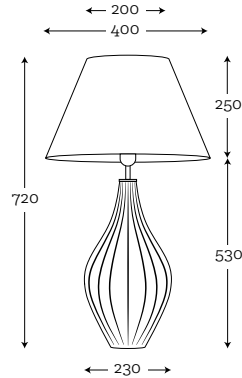

**BORNEO PURPLE
STAINLESS STEEL**