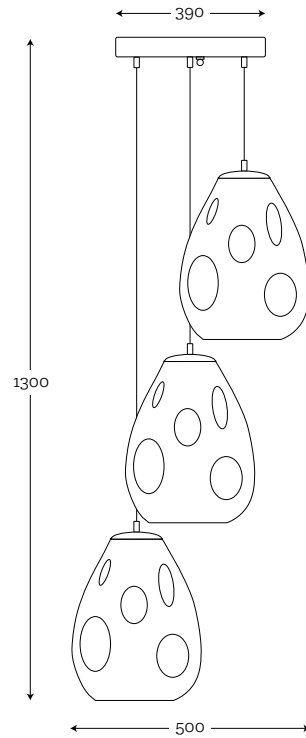

• PENDANT LAMPS •

STORM SET OF 3 M19
GOLD / INOX / COPPER
BLACK CANOPY
Code: 46-3MOM001