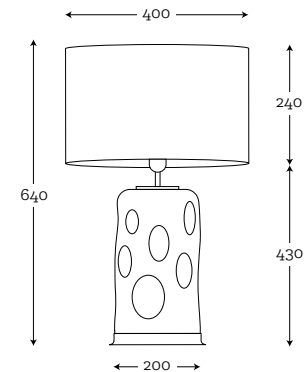

aqua gray shade/gray inside

**RUU TABLE M19 INOX  
STAINLESS STEEL**

Code: 43-0M11A062

**SHADE:** A062

aqua white-cream/white inside