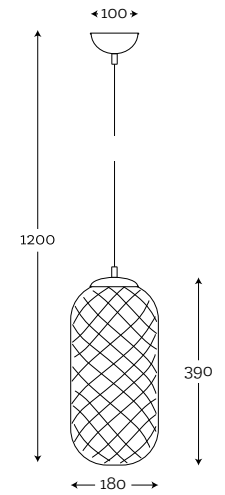

Code: 35-3822001

Material: hand-blown glass painted by hand, copper / brass / stainless steel  
Maximum bulb wattage: 60W, 1×E27

Material: hand-blown glass painted by hand, old brass  
Maximum bulb wattage: 60W, 3×E27