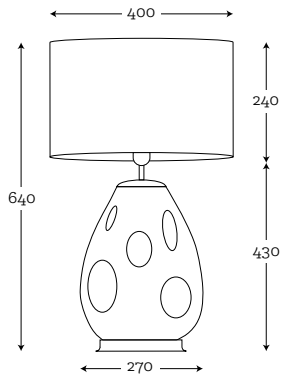

• TABLE LAMPS •

Code: 45-0M23A061

SHADE: A061

aqua green olive shade/brown inside

Code: 45-0M34A060

SHADE: A060

aqua gray shade/gray inside

Code: 46-0M23A061

SHADE: A061

aqua green olive shade/brown inside

Code: 46-0M34A60

SHADE: A060

aqua gray shade/gray inside