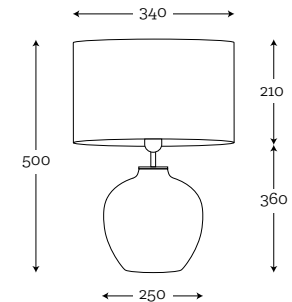

TIMOR

Code: 10-2301A051

SHADE: A051
stone blue/white inside

Code: 10-2333A023

SHADE: A023
cream shade/white inside

Code: 10-2341A044

SHADE: A044
light gray shade/white inside

Code: 10-2311A039

SHADE: A039
black shade/silver metallic inside

Code: 10-2323A022

SHADE: A022
black shade/gold metallic inside

Code: 10-2351A074

SHADE: A074
wood walnut