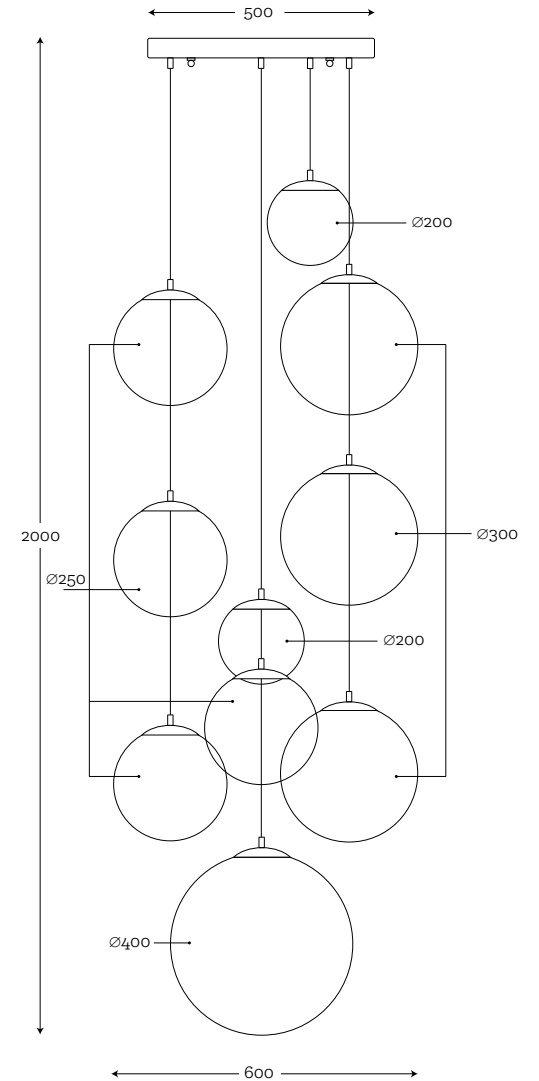

Code: 26-1324001

Material: hand-blown glass  
painted by hand, copper  
Maximum bulb wattage: 40W, 1×E27

**SET OF 3 GLASS BALLS  
MIX TRANSPARENT AND LISTER  
COPPER**

Code: 26-3714001

Material: hand-blown glass  
painted by hand, copper  
Maximum bulb wattage: 40W, 3×E27