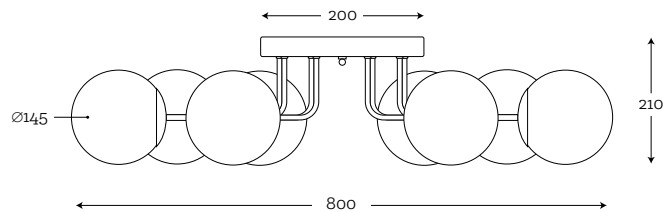

**SET OF 8 AMBER GLASS BALLS
BRASS**

Code: 27-8273M19

Material: hand-blown glass,
color in glass mass, brass
Maximum bulb wattage: 25W - 8×E14