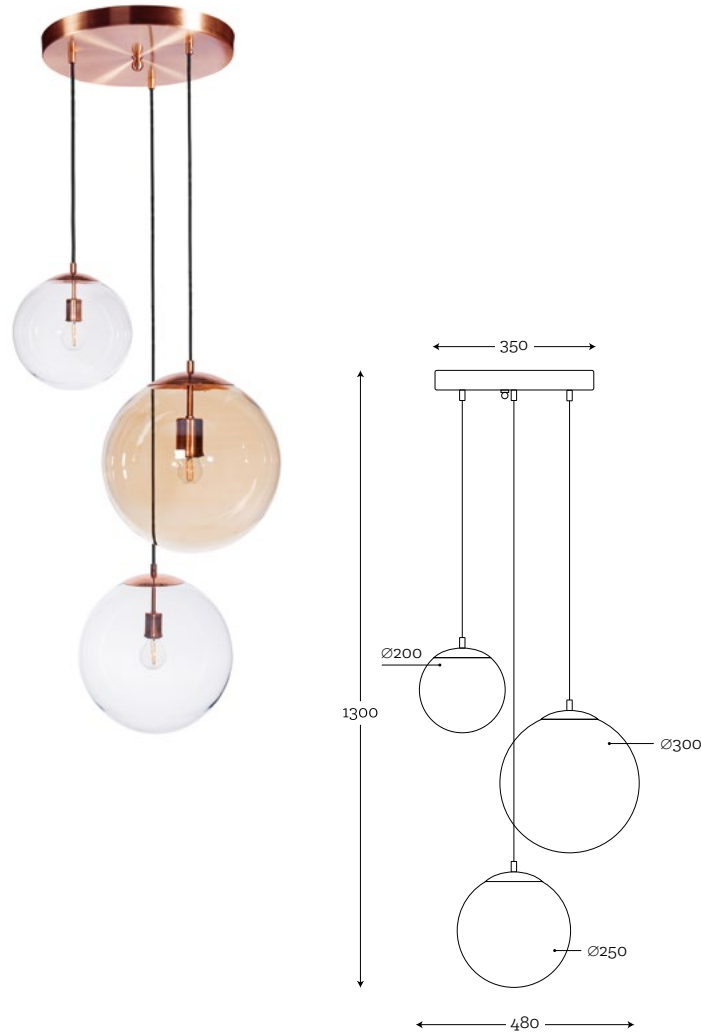

# MUNA

24

**SET OF 5 GLASS BALLS  
STAINLESS STEEL**

Code: 26-5001001

Material: hand-blown glass, stainless steel  
Maximum bulb wattage: 40W, 5×E27

**SET OF 5 BALLS MIX LISTER  
COPPER**

Code: 26-5324001

Material: hand-blown glass painted by hand,  
2×transparent / 3×lister amber, copper  
Maximum bulb wattage: 40W, 5×E27

**SET OF 5 GLASS BALLS MIX MATT  
COPPER**

Code: 26-5814001

Material: hand-blown glass, 2×white matt /  
3×transparent, copper  
Maximum bulb wattage: 40W, 5×E27

• PENDANT LAMPS •

• PENDANT LAMPS •

26

**LISTER AMBER  
COPPER**

Code: 26-1324001

Material: hand-blown glass  
painted by hand, copper  
Maximum bulb wattage: 40W, 1×E27

**SET OF 3 GLASS BALLS  
MIX TRANSPARENT AND LISTER  
COPPER**

Code: 26-3714001

Material: hand-blown glass  
painted by hand, copper  
Maximum bulb wattage: 40W, 3×E27

• PENDANT LAMPS •

**SET OF 10 BALLS MIX LISTER  
BRASS**

Code: 26-RF33001

Material: hand-blown glass  
painted by hand, brass  
Maximum bulb wattage: 40W, 10×E27