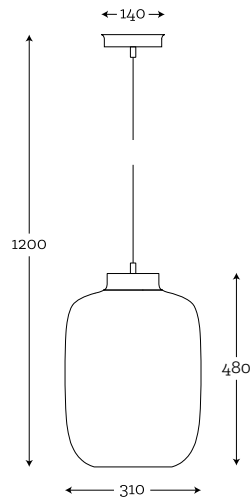

LAUT

20

GRAY STAINLESS STEEL

Code: 29-1101001

Material: hand-blown glass, color in glass mass,
stainless steel

Maximum bulb wattage: 60W, 1×E27