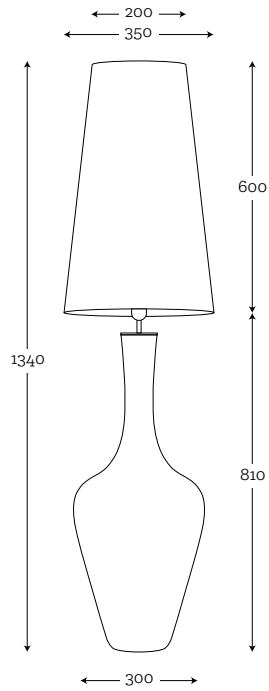

PANAY

**PANAY OPAL
STAINLESS STEEL**

Code: 12-7141A035

SHADE:A035
white shade/white inside