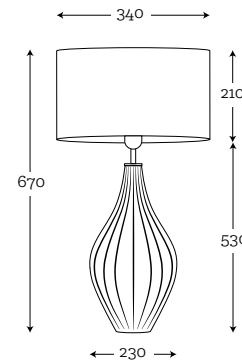

BORNEO

Code: 08-4201A053

SHADE: A053
wood oak

Code: 08-4211A033

SHADE: A033
gray shade/white inside

Code: 08-4231A033

SHADE: A033
gray shade/white inside

Code: 08-4221A037

SHADE: A037
terra beige shade/white inside