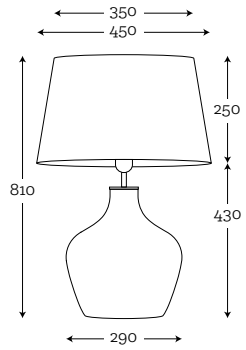

Code: 09-3641A062

**SHADE:** A062  
aqua white-cream/white inside

**MADEIRA BLACK & GOLD SHINY  
BRASS**

Code: 09-3443A061

**SHADE:** A061  
aqua olive green shade/brown inside

• TABLE LAMPS •