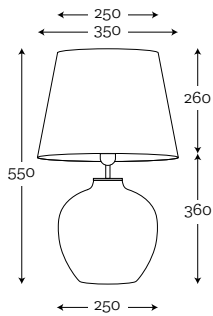

Code: 10-2341A044

**SHADE:** A044  
light gray shade/white inside

**TIMOR PEARL**  
**STAINLESS STEEL**

Code: 10-2311A039

**SHADE:** A039  
black shade/silver metallic inside

**TIMOR AMBER**  
**BRASS**

Code: 10-2323A022