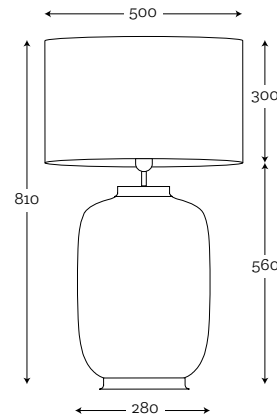

LAUT TABLE

62

Code: 29-0101A050

SHADE: A050
stone blue/white inside

Code: 29-0101A052

SHADE: A052
spirit gray/white inside