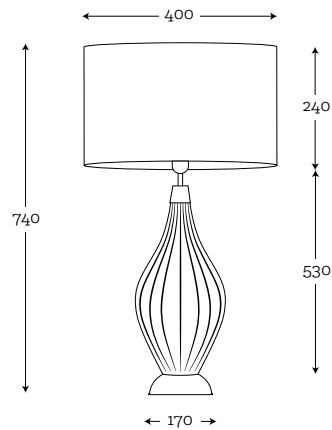

# SAVAII TABLE

**SAVAII TABLE LAMP GRAY  
BRASS**

Code: 34-0703A049

**SHADE:** A049  
maledives/leaves

**SAVAII TABLE LAMP OLIVE  
BRASS**

Code: 34-0693A047

**SHADE:** A047  
manilia parots