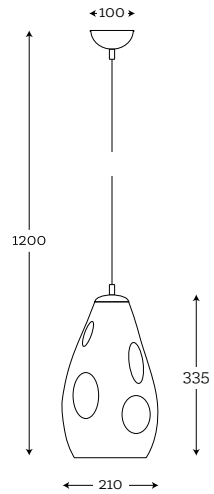

• PENDANT LAMPS •

STORM SET OF 3 M19
GOLD / INOX / COPPER
BLACK CANOPY
Code: 46-3MOM001