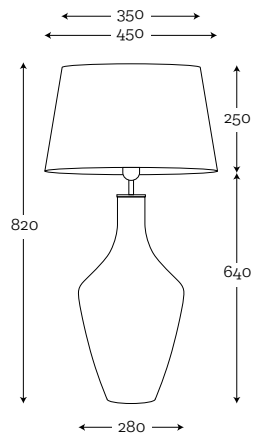

**CEYLON S GRAY
STAINLESS STEEL**

Code: 02-5101A026

SHADE: A026

black shade/white inside