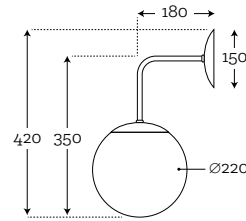

# BACAN REISCO WALL

Code: 36-1233001

Code: 36-1243001

Code: 36-1251001

Code: 36-1273001

Material: hand-blown glass,  
color in glass mass, brass  
Maximum bulb wattage: 40W - 1×E27

Code: 36-2273001

Material: hand-blown glass,  
color in glass mass, brass  
Maximum bulb wattage: 40W - 2×E27