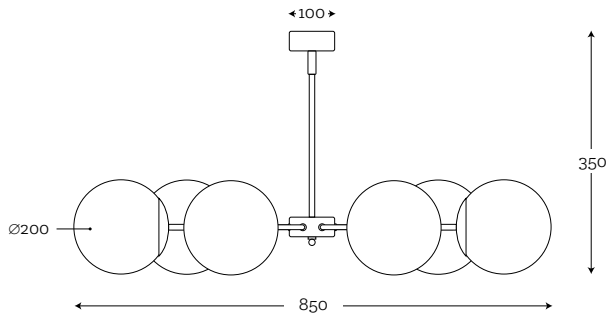

**SET OF 6 GLASS BALLS LISTER
BRASS**

Code: 26-6323M19

Material: hand-blown glass painted by hand, brass
Maximum bulb wattage: 40W, 6×E27