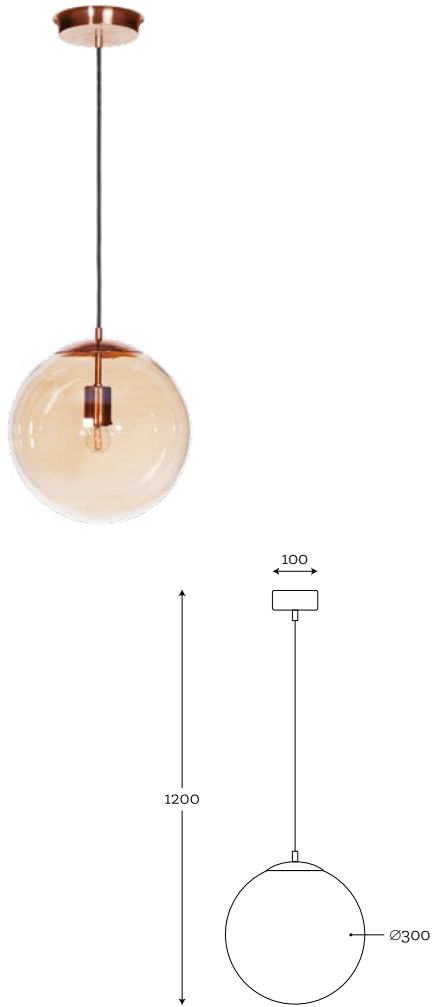

**SET OF 5 GLASS BALLS MIX MATT  
COPPER**

Code: 26-5814001

Material: hand-blown glass, 2×white matt /  
3×transparent, copper  
Maximum bulb wattage: 40W, 5×E27

• PENDANT LAMPS •

• PENDANT LAMPS •

26

**LISTER AMBER  
COPPER**