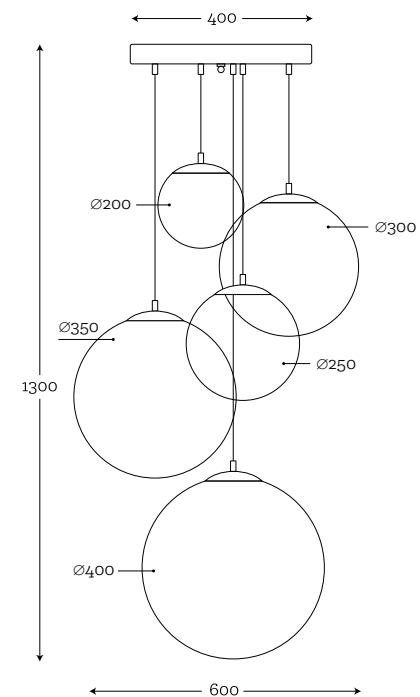

MUNA

24

**SET OF 5 GLASS BALLS
STAINLESS STEEL**

Code: 26-5001001

Material: hand-blown glass, stainless steel
Maximum bulb wattage: 40W, 5×E27

**SET OF 5 BALLS MIX LISTER
COPPER**

Code: 26-5324001

Material: hand-blown glass painted by hand,
2×transparent / 3×lister amber, copper
Maximum bulb wattage: 40W, 5×E27

**SET OF 5 GLASS BALLS MIX MATT
COPPER**

Code: 26-5814001

Material: hand-blown glass, 2×white matt /
3×transparent, copper
Maximum bulb wattage: 40W, 5×E27