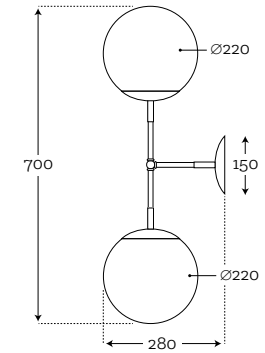

# BACAN REISCO WALL

Code: 36-1233001

Code: 36-1243001

Code: 36-1251001

Code: 36-1273001

Material: hand-blown glass,  
color in glass mass, brass  
Maximum bulb wattage: 40W - 1×E27

Code: 36-2273001

Material: hand-blown glass,  
color in glass mass, brass  
Maximum bulb wattage: 40W - 2×E27