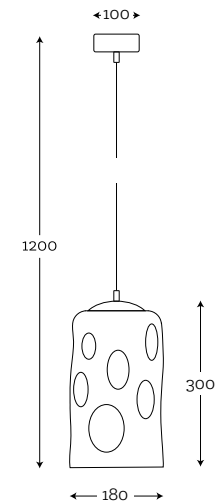

RUU

**RUU PEARL
STAINLESS STEEL**
Code: 43-1311001

**RUU TRANSPARENT
COPPER**
Code: 43-1004001

**RUU LISTER AMBER
BRASS**
Code: 43-1323001

**RUU LISTER GRAY
OLD BRASS**
Code: 43-1302001