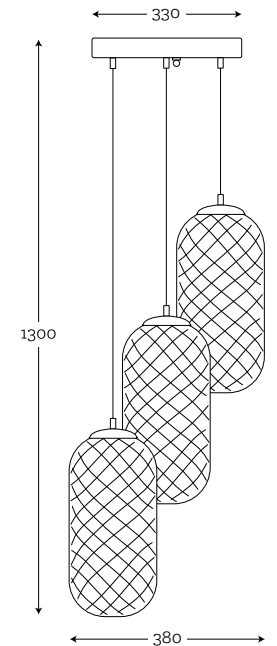

Code: 35-3822001

Material: hand-blown glass painted by hand, copper / brass / stainless steel  
Maximum bulb wattage: 60W, 1×E27

Material: hand-blown glass painted by hand, old brass  
Maximum bulb wattage: 60W, 3×E27