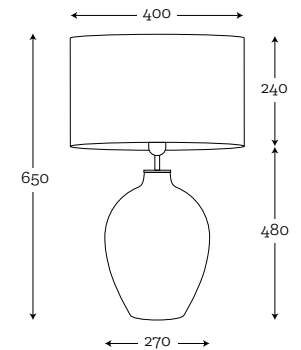

LUZON

Code: 06-3311A062

SHADE: A062

aqua white-cream/white inside

Code: 06-3351A14

SHADE: A014

cream shade/white inside

Code: 06-3301A043

SHADE: A043

light gray shade/white inside

Code: 06-3333A013

SHADE: A013

black shade/gold metallic inside

Code: 06-3341A040

SHADE: A040

black shade/silver metallic inside

Code: 06-3323A048

SHADE: A048

caicos orange/white inside