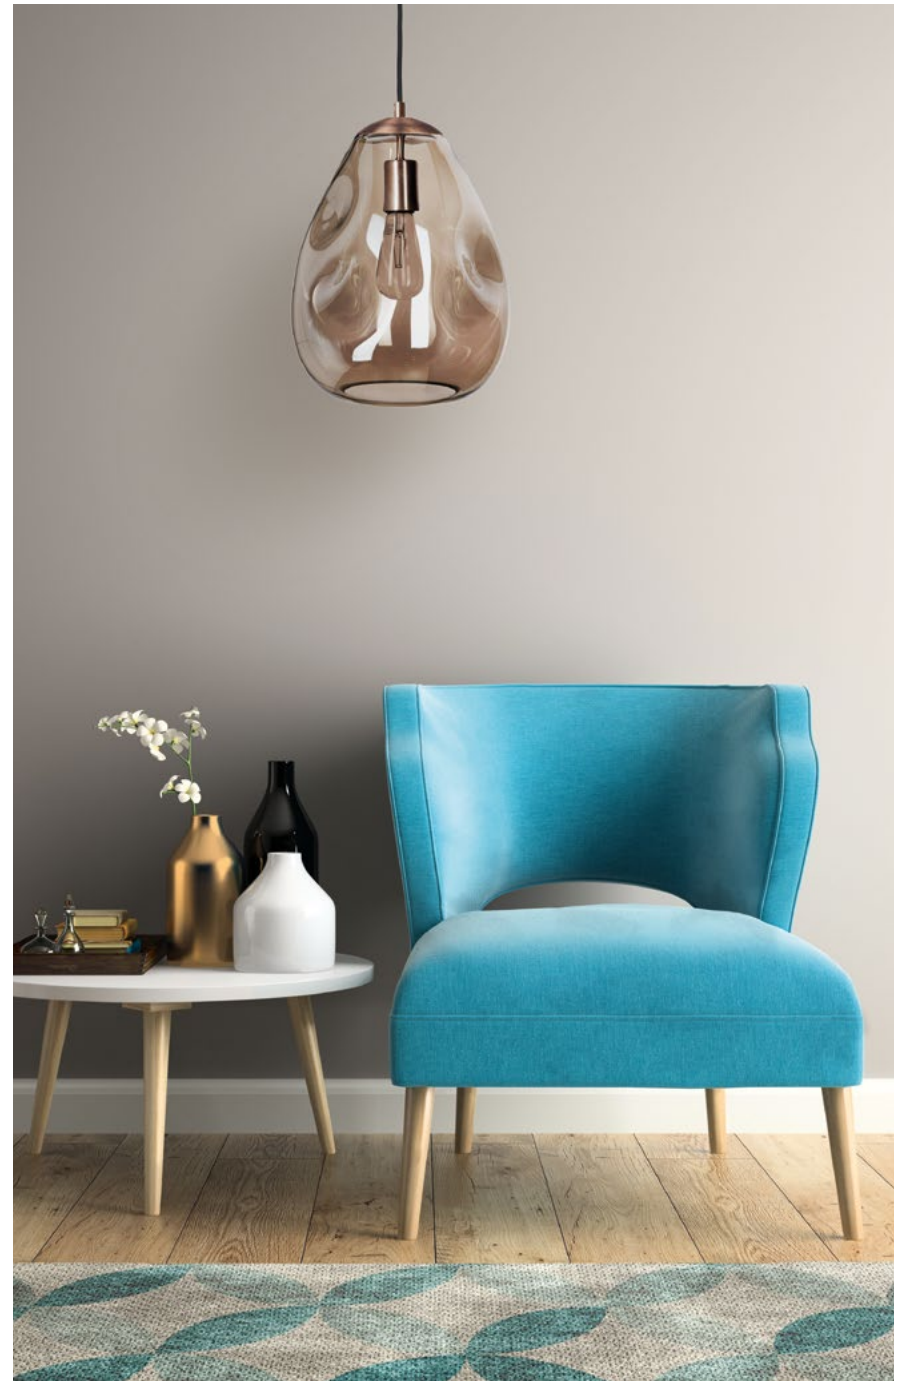

• PENDANT LAMPS •

STORM SET OF 3 M19
GOLD / INOX / COPPER
BLACK CANOPY
Code: 46-3MOM001