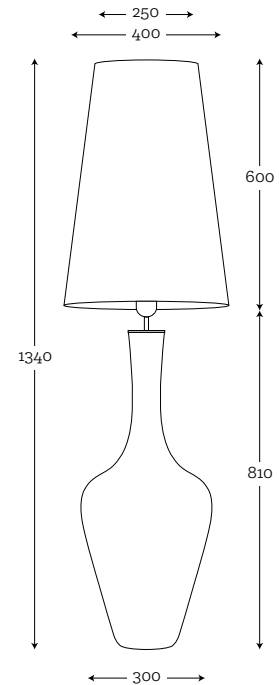

**PANAY OPAL
STAINLESS STEEL**

Code: 12-7141A036

SHADE:A036
black shade/white inside