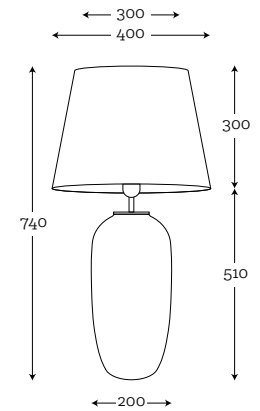

MAUI

Code: 13-3061A020

SHADE: A020
black shade/silver matt inside

Code: 13-3061A044

SHADE: A044
light gray shade/white inside

Code: 13-4061A011

SHADE: A011
black shade/silver matt inside

Code: 13-4061A043

SHADE: A043
light gray shade/white inside