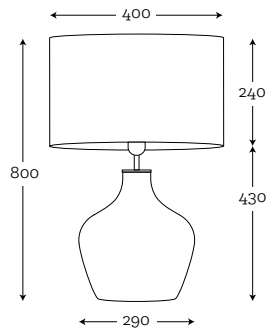

Code: 09-3641A062

**SHADE:** A062  
aqua white-cream/white inside

**MADEIRA BLACK & GOLD SHINY  
BRASS**

Code: 09-3443A061

**SHADE:** A061  
aqua olive green shade/brown inside

• TABLE LAMPS •