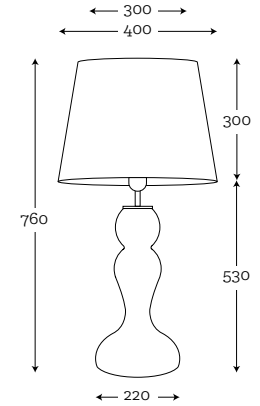

**FLORES DARK BLUE MARBLE SHINY
STAINLESS STEEL**

Code: 11-4501A060

SHADE: A060

aqua gray shade/gray inside